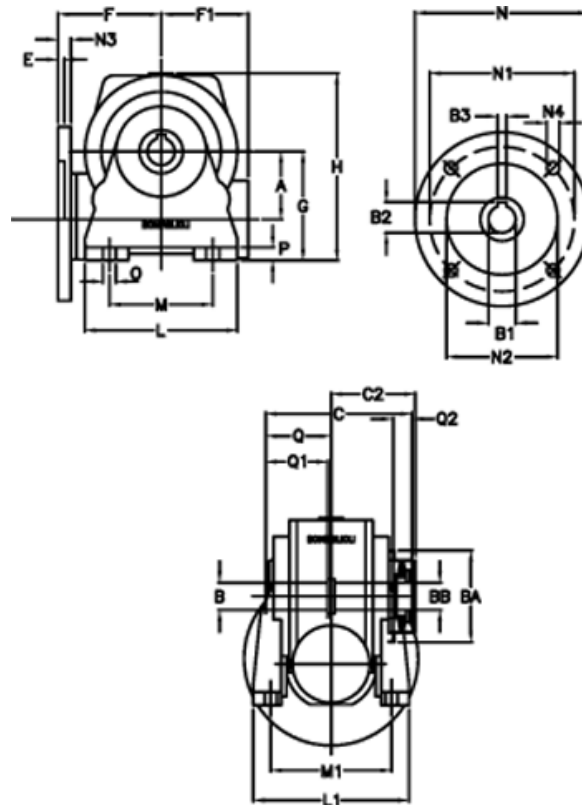

Data Sheet

Article number: 390204903612316

Description: Worm Gear with Torque Limiter
VF 49-L1-N-36 P63B14

Measures

a = 49.50	C2 = 63,5	L1 = 124	O = 8.5
B = 25	Description = VF 49N-xx-63B14	m = 63	P = 12
B1 E7 = 11	E = 3.0	M1 = 98.5	Q = 51.0
B2 = 12.8	F = 70	N = 90	Q1 = 41
B3 H9 = 4	F1 = 63	N1 = 75	Q2 = 15
BA = 63	g = 82	N2 = 60	
BB H7 = 14	H = 138.0	N3 = 7.0	
C = 105	L = 110	N4 = 6	